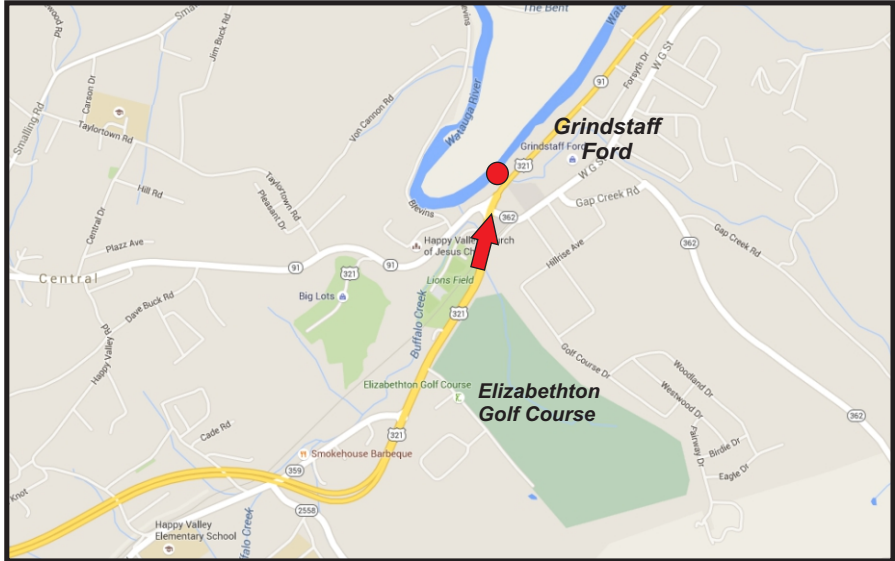

**Location: #104 LH**

# Johnson City Digital Network

**Media Type:** Digital  
**Facing/Read:** West/Left of Road  
**Size:** 12 x 24  
**Impressions:** 225,041/ Weekly DEC  
**Latitude:** 36.331743  
**Longitude:** -82.266702

### Just the Facts

<b>Cost:</b> _____	<b>Cost:</b> _____
<b>Spots:</b> 1,120/day	<b>Spots:</b> 560/day

**Location: 2281 W. Elk Avenue**  
**1st Billboard in Elizabethton. Capture everyone coming from Johnson City. Seen at a light with Over 40-Sec View Time.**

**ALLISON OUTDOOR**  
TRI-CITIES